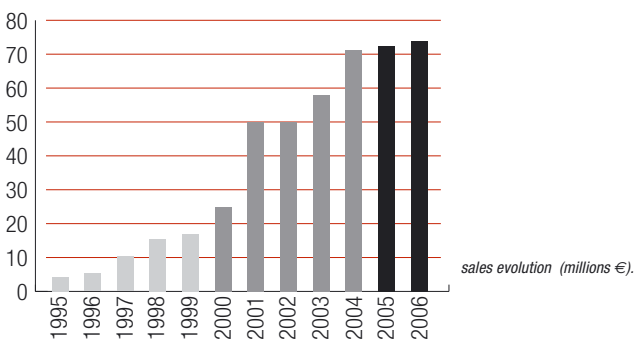

DÉMARAIS PROFILE

COACH BUILDING FROM ALL ANGLES

PRODUCTION MEANS

CONSUMPTION, TRANSFORMATIONS AND RESOURCES OF DÉMARAIS GROUP IN FIGURES

- 25 000 cabins for agriculture, public works, handling and lift, and special devices.
- 120 000 m² of put down glass surfaces.
- 920 000 m² of painted surfaces in cataphoresis.
- 30 000 tons of transformed steel.
- 126 tons of used soldering wire.
- 32 millions of KW/H for heating and production.
- 46 operators in engineering, prototype and tooling departments.
- 16 operators in industrialization.