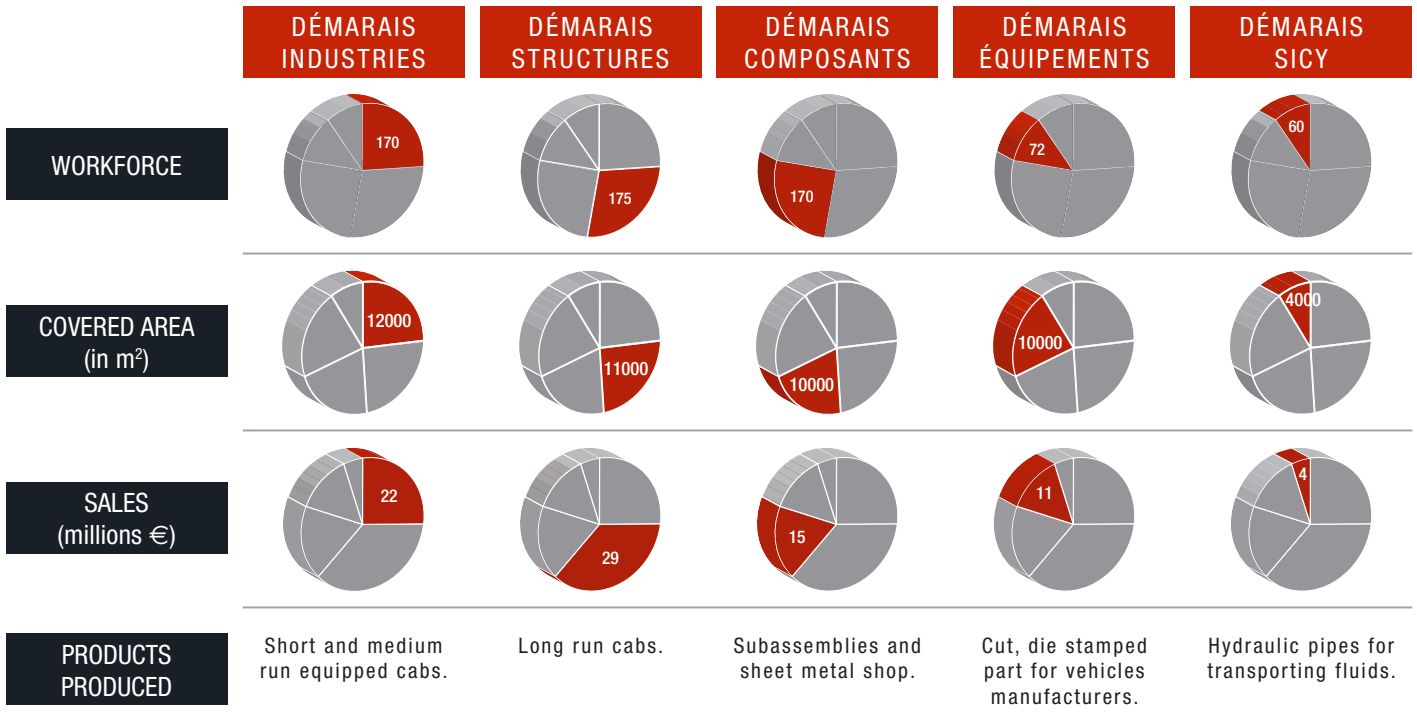

DÉMARAIS PROFILE

COACH BUILDING FROM ALL ANGLES

PRODUCTION MEANS

CONSUMPTION, TRANSFORMATIONS AND RESOURCES OF DÉMARAIS GROUP IN FIGURES

- 25 000 cabins for agriculture, public works, handling and lift, and special devices.
- 120 000 m² of put down glass surfaces.
- 920 000 m² of painted surfaces in cataphoresis.
- 30 000 tons of transformed steel.
- 126 tons of used soldering wire.
- 32 millions of KW/H for heating and production.
- 46 operators in engineering, prototype and tooling departments.
- 16 operators in industrialization.